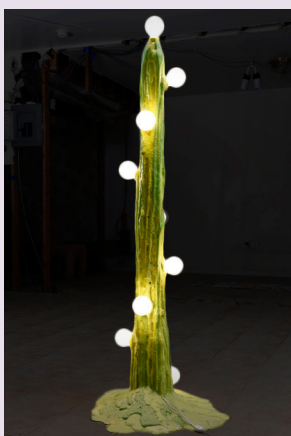

minimum order: 3

JOSEPH ALGIERI

Foam Lamps
2023

globe foam lamp
expandable foam
11" high x 12" diameter

available in:

custom colors are available at 10% increase to order.

\$ 2000.00 Retail
\$ 1000.00 Wholesale

minimum order: 2

siamese foam light
expandable foam
26" high, 29" wide, 15" deep

available in:

custom colors are available at 10% increase to order.

\$ 4600.00 Retail
\$ 2300.00 Wholesale

minimum order: 2

large ladder light
expandable foam, various light bulbs
78" high, 65" wide, 6" deep

available in:

custom colors are available at 10% increase to order.

\$ 14000.00 Retail
\$ 7000.00 Wholesale

minimum order: 2

foam floor light
expandable foam, light bulbs
60" high, 24" diameter

available in: